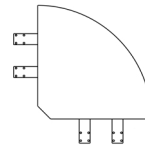

Corner Table Quarter Round

- Includes monopost and connecting brackets
- 21"W x 21"D x 14.5"H

Laminate. MVL5009